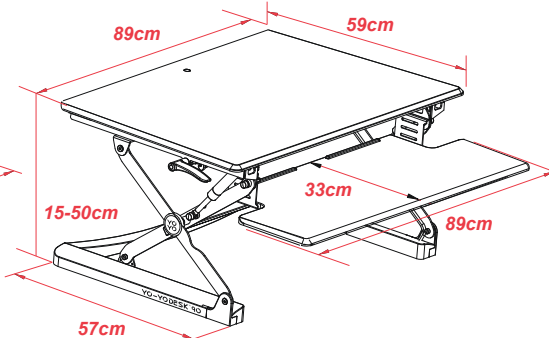

## YO-YODESK® 90

Load Capacity **15KG**  
89cm width  
**£233<sup>.46</sup>** (Ex VAT)

## YO-YODESK® 120

Load Capacity **20KG**  
119cm width  
**£283<sup>.46</sup>** (Ex VAT)

### Yo-Yo Desk® comes in 2 Colours & 3 sizes each with a keyboard tray

- Split level worktops, 119cm, 89cm and 68cm wide (Black & White)
- Height extension: 50cm (Desktop) 36cm (Keyboard)
- 15 options for smooth height adjustment
- Supports Single and Dual computer monitors and monitor arms
- Unique ergonomic design adjusts to any user's height, with unique gas-strut assisted lift
- Wider and Deeper Keyboard Tray for optimum ergonomic usage in seated and standing position
- Easy install (5 minutes) and switch from sitting to standing positions in just 3 seconds by easy-press levers on each side
- Aircraft grade aluminium gas spring for smooth movement and reduced risk of clamping injury
- 3 year warranty