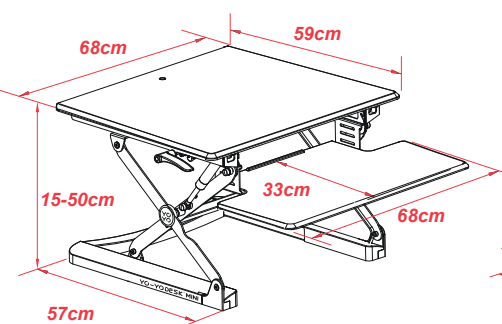

## YO-YODESK® 90

Load Capacity **15KG**  
89cm width  
**£233<sup>.46</sup>** (Ex VAT)

## YO-YODESK® 120

Load Capacity **20KG**  
119cm width  
**£283<sup>.46</sup>** (Ex VAT)

### Yo-Yo Desk® comes in 2 Colours & 3 sizes each with a keyboard tray

- Split level worktops, 119cm, 89cm and 68cm wide (Black & White)
- Height extension: 50cm (Desktop) 36cm (Keyboard)
- 15 options for smooth height adjustment
- Supports Single and Dual computer monitors and monitor arms
- Unique ergonomic design adjusts to any user's height, with unique gas-strut assisted lift
- Wider and Deeper Keyboard Tray for optimum ergonomic usage in seated and standing position
- Easy install (5 minutes) and switch from sitting to standing positions in just 3 seconds by easy-press levers on each side
- Aircraft grade aluminium gas spring for smooth movement and reduced risk of clamping injury
- 3 year warranty