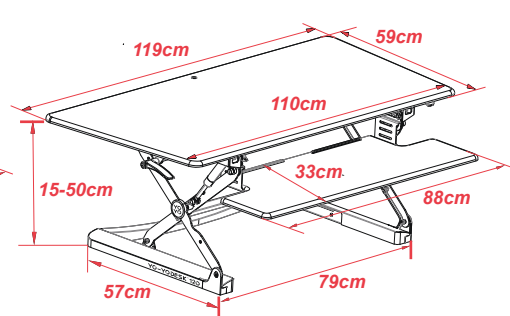

## YO-YODESK® MINI

Load Capacity **15KG**  
68cm width  
**£191<sup>.79</sup>** (Ex VAT)

## YO-YODESK® 90

Load Capacity **15KG**  
89cm width  
**£233<sup>.46</sup>** (Ex VAT)

## YO-YODESK® 120

Load Capacity **20KG**  
119cm width  
**£283<sup>.46</sup>** (Ex VAT)

### Yo-Yo Desk® comes in 2 Colours & 3 sizes each with a keyboard tray

- Split level worktops, 119cm, 89cm and 68cm wide (Black & White)
- Height extension: 50cm (Desktop) 36cm (Keyboard)
- 15 options for smooth height adjustment
- Supports Single and Dual computer monitors and monitor arms
- Unique ergonomic design adjusts to any user's height, with unique gas-strut assisted lift
- Wider and Deeper Keyboard Tray for optimum ergonomic usage in seated and standing position
- Easy install (5 minutes) and switch from sitting to standing positions in just 3 seconds by easy-press levers on each side
- Aircraft grade aluminium gas spring for smooth movement and reduced risk of clamping injury
- 3 year warranty